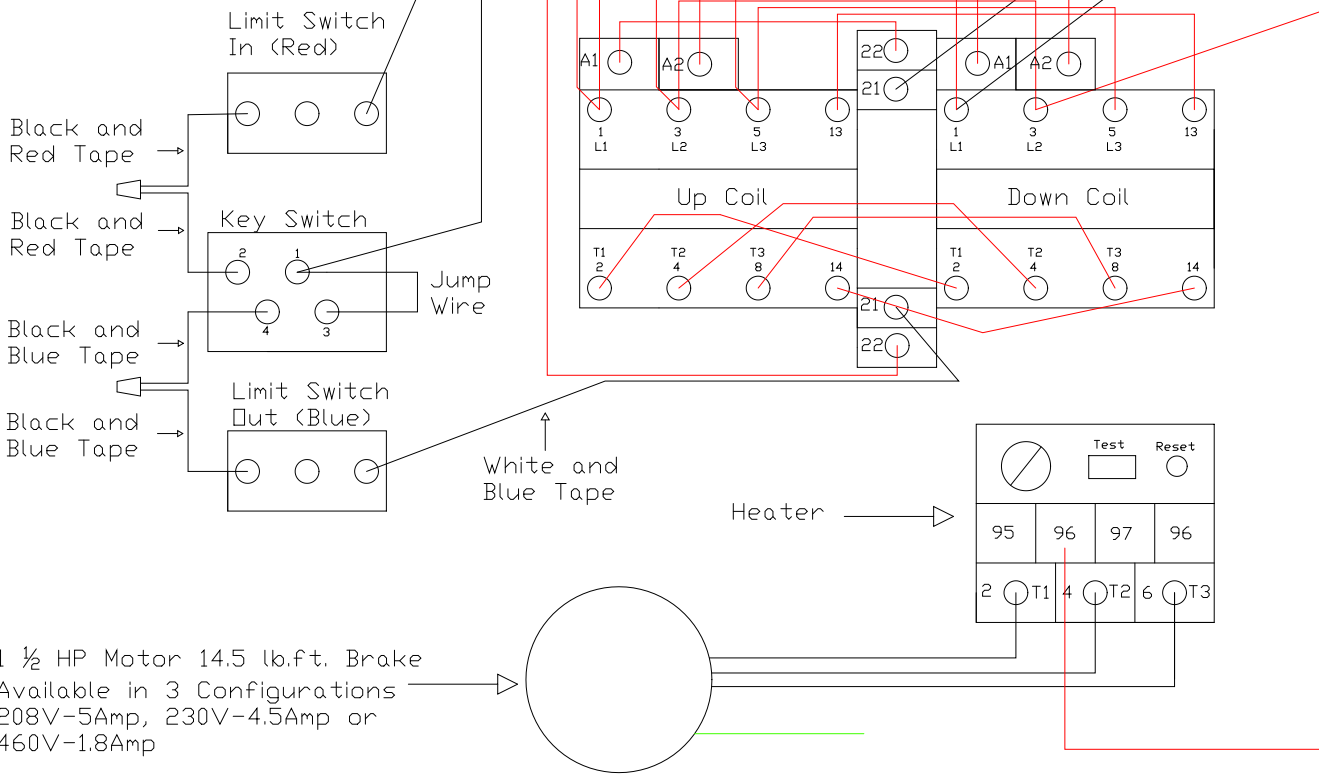

Electrician Note: This unit has been factory tested. Rotation must be correct with limit switches. See key switch name plate for In/Out direction. DO NOT locate the key switch under the Mat Hoist. Place switch to one side of unit where motion can be safely viewed.

Building Source Power

Green - Ground
Black - Power

White and Red Tape

208,230 or 460 volts

NGE Inc.
P.O. Box 370/Industrial Park
302 North Erickson
Roland, IA 50236

Mat Hoist 3000
Mat Hoist 3000 In Out
Balcony/Gym Drive System