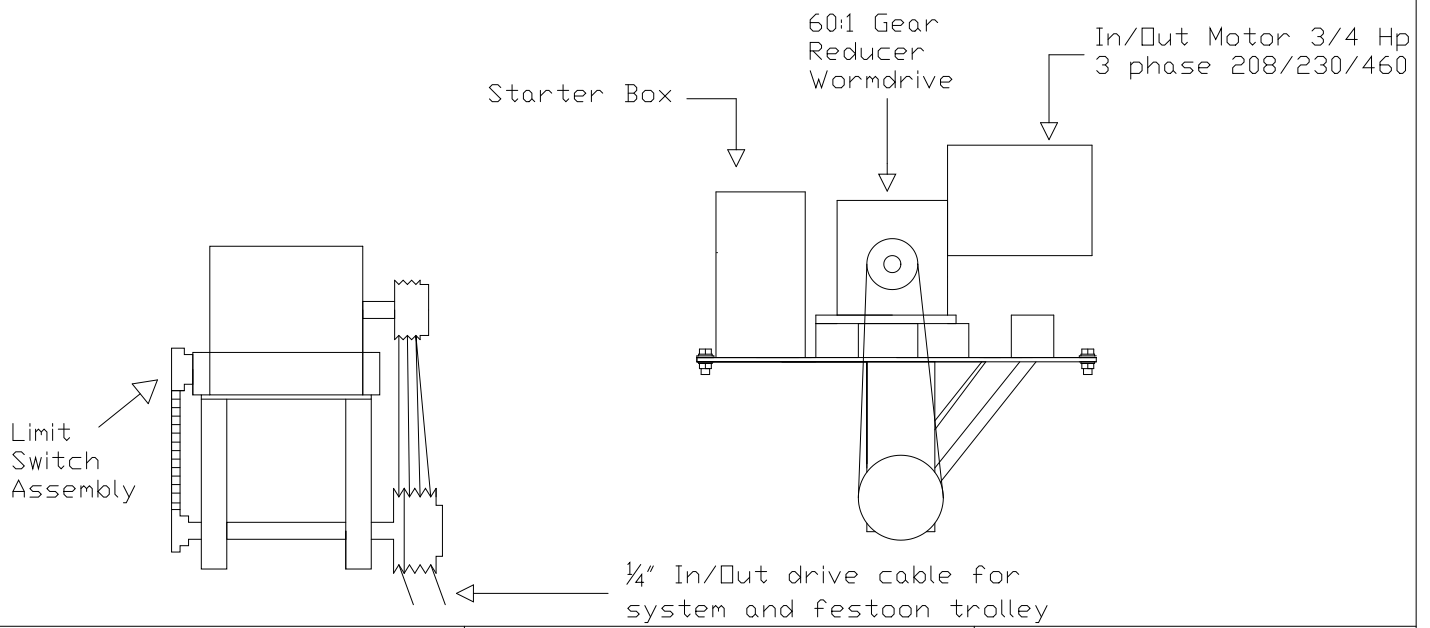

Front Side

Drive Side

NGE Inc.
P.O. Box 370/Industrial Park
302 North Erickson
Roland, IA 50236

Mat Hoist 3000
In/Out Motor Detail
MH3000-02

Phone: (515)-388-4118
Fax: (515) 388-4340
Email: sales@nge-inc.com
Website: www.nge-inc.com